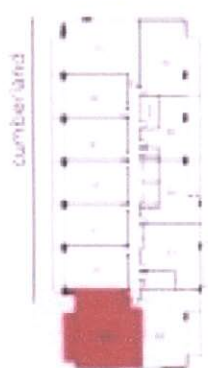

phase two

thom

Canada's modernist giant, Ron Thom is responsible for some of the country's most important buildings, including Massey College in Toronto and Trent University in Peterborough.

09 loft | levels 2-7 | 1,048 sq.ft. | two bedrooms plus den

PHASE TWO

- west and south facing corner loft
- large living area
- master bedroom with ensuite and walk-in closet
- architectural column feature
- open kitchen with island
- large balcony